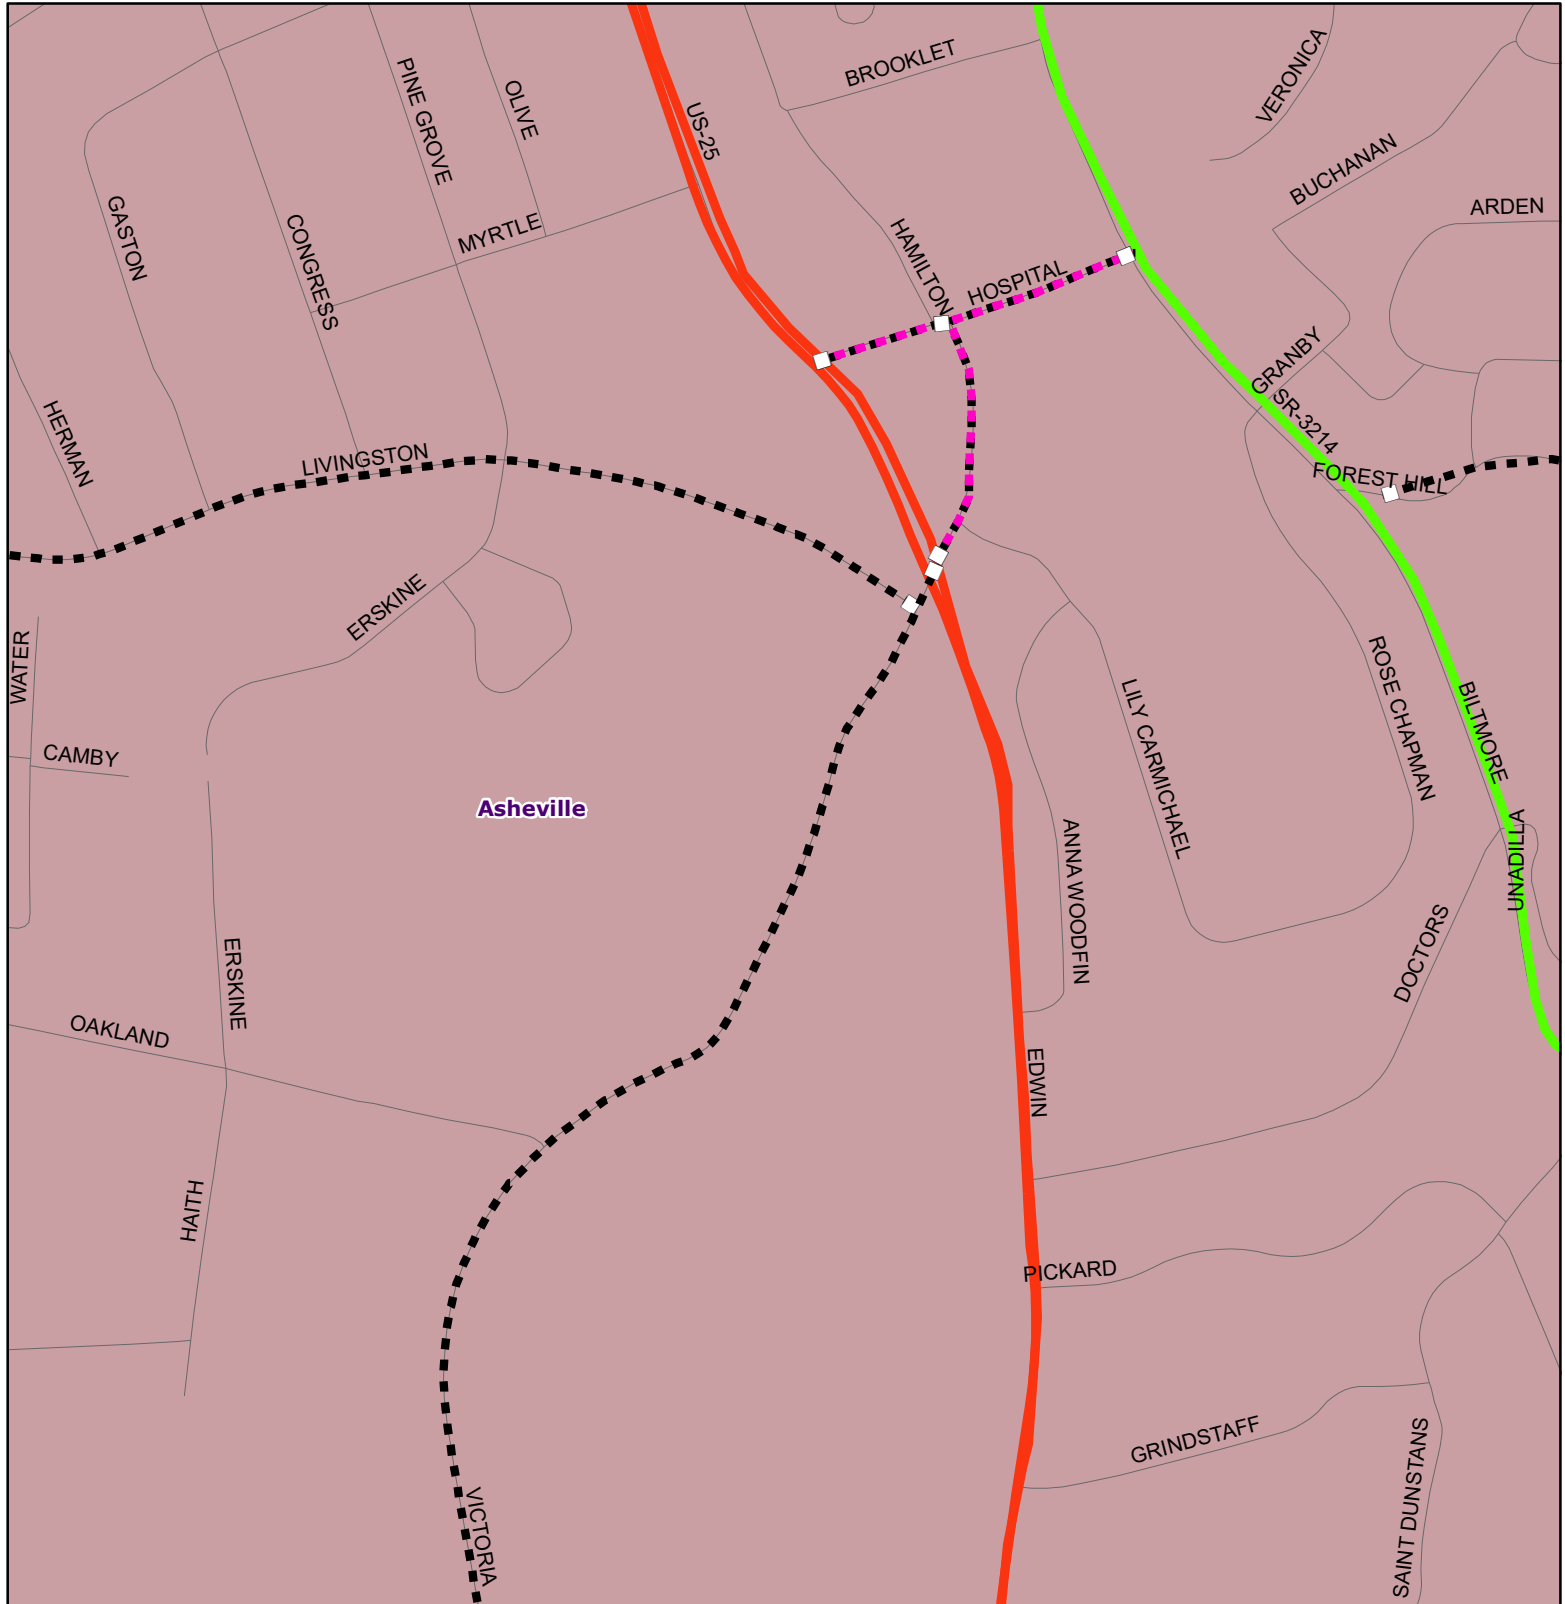

FBRMPO Project Map

2016-2017 Proposed Functional Class Modification 32 Victoria Road from Livingston to Hospital Drive; Hospital Drive Add to network as Major Collector

Prepared By: Land of Sky Regional Council (liz)
Printing Date: February 6, 2017
Land of Sky Regional Council

	Hospital Drive and Victoria Rd		3 Other Principal Arterial
	Proposed FC Changes		4 Minor Arterial
Current Functional Class			5 Major Collector
	1 Interstate		6 Minor Collector
	2 Other Freeway		7 Local